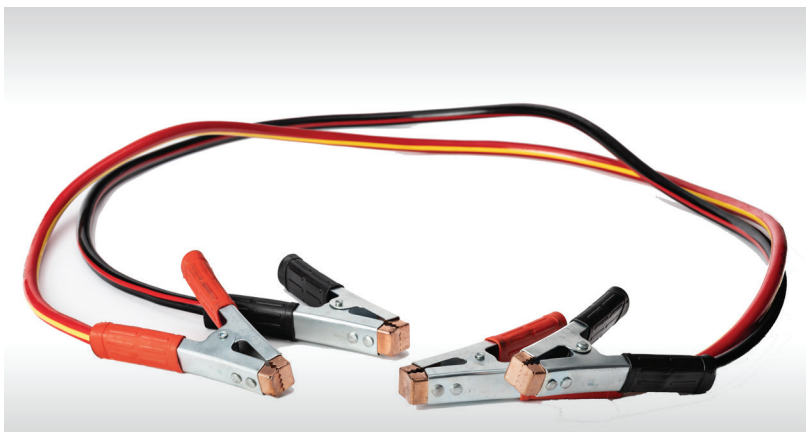

SAFETY & PROTECTION