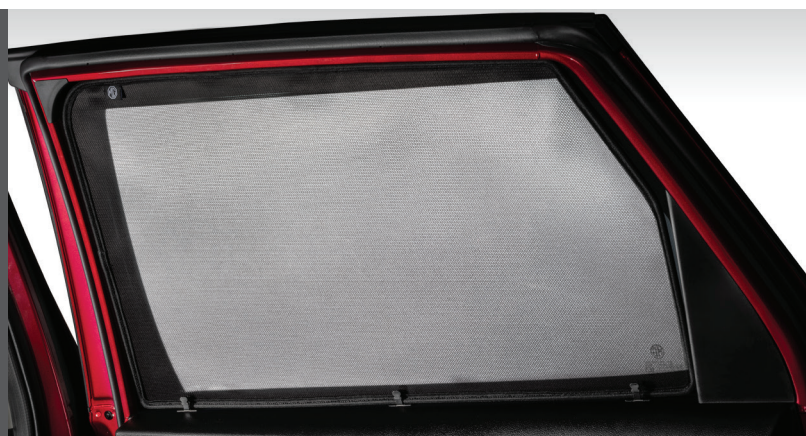

SUN SHADES

Sometimes it is better for the sun to just stay outside. The sun shades have a premium mesh that provide optimum sun protection and hold back hot air keeping your car's AC more effective

NUMBER PLATE GARNISH

MG Genuine Accessories Number Plate Garnish protects your vehicle plates against any kind of damage and looks elegant and sophisticated.

GEAR LOCK (Not applicable for DCT)

Provide additional security to your car against any danger of theft. Crafted from tough material that can resist any tampering, this gear lock mechanism makes the vehicle unable to move when parked.