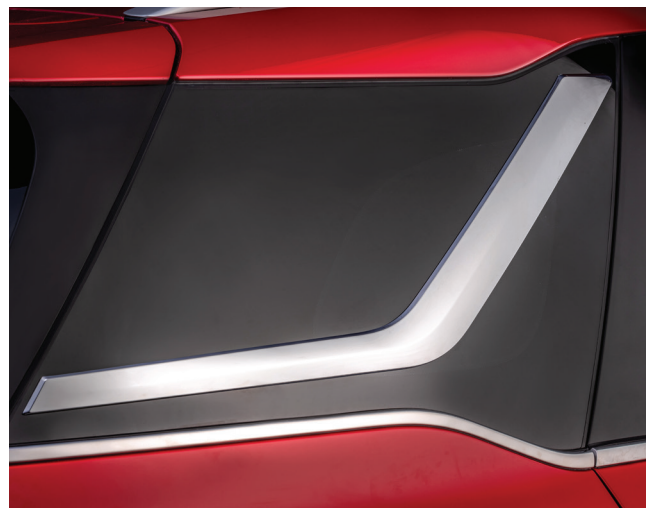

CHROME WINDOW FRAME KIT